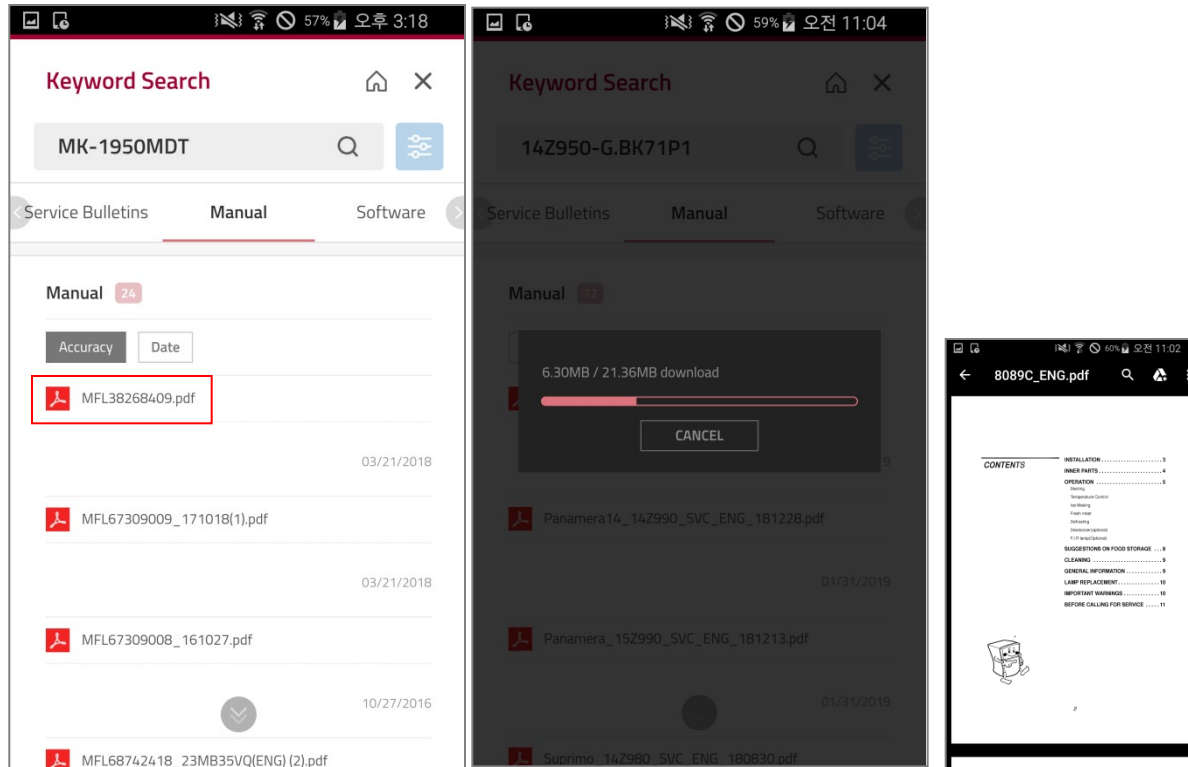

8. Bulletin Board

Menu Name : Keyword Search Result

Access : GSCS Mobile

Bulletin Board

[Purpose]

- Bulletin Board Search Result

[Detail]

1. When you click Search Result, it will switch to detail result screen
2. Up to 10 result will show up at first
3. Additional 10 result will show up when you scroll down
4. When you click Accuracy, and Date button, the result will be sorted accordingly

9. Service Bulletins

Menu Name : Keyword Search Result	Access : GSCS Mobile
Bulletin Board	

[Purpose]

- Service Bulletins Search Result

[Detail]

1. When you click Search Result, it will switch to detail result screen
2. Up to 10 result will show up at first
3. Additional 10 result will show up when you scroll down
4. When you click Accuracy, and Date button, the result will be sorted accordingly

10. Manual

Menu Name : Keyword Search Result

Access : GSCS Mobile

Manual

[Purpose]

- Manual Search Result

[Detail]

1. When you click Search Result, the file will be downloaded
2. Up to 10 result will show up at first
3. Additional 10 result will show up when you scroll down
4. When you click Accuracy, and Date button, the result will be sorted accordingly

11. Software

Menu Name : Keyword Search Result

Access : GSCS Mobile

Software

[Purpose]

- Software Search Result

[Detail]

1. When you click Search Result, it will switch to detail result screen
2. Up to 10 result will show up at first
3. Additional 10 result will show up when you scroll down
4. When you click Accuracy, and Date button, the result will be sorted accordingly