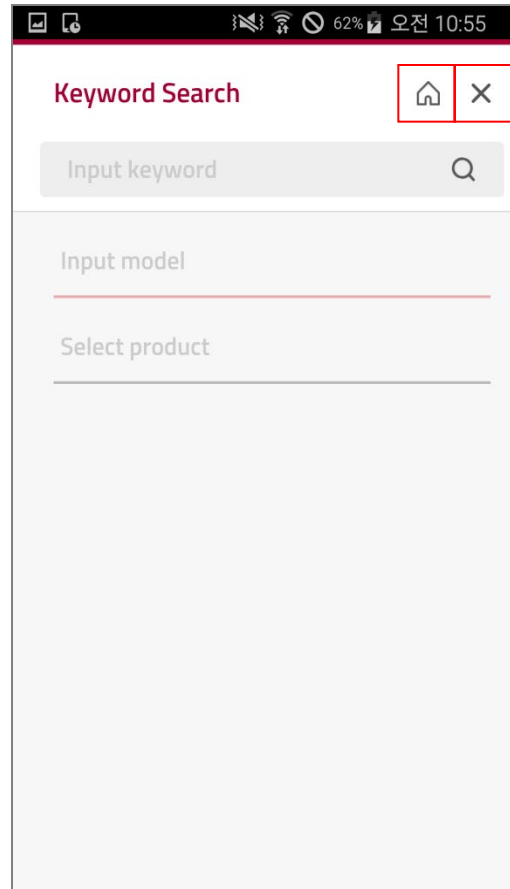

1. Keyword Search

Menu Name : Keyword Search

Access : GSCS Mobile

Keyword Search

[Purpose]

- Access to Keyword Search Screen

[Detail]

1. Click the magnifying glass icon on top right of Main screen.
2. Click Home button on top right to go Main screen.
3. Click X button on top right to go back to previous screen.