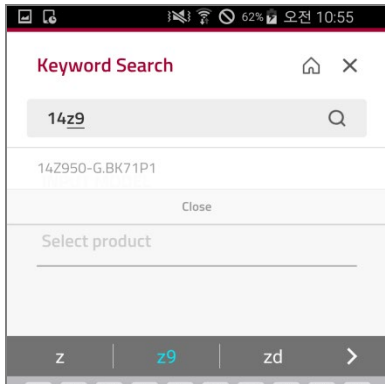

1. Keyword Search

Menu Name : Keyword Search

Access : GSCS Mobile

Keyword Search

[Purpose]

- Access to Keyword Search Screen

[Detail]

1. Click the magnifying glass icon on top right of Main screen.
2. Click Home button on top right to go Main screen.
3. Click X button on top right to go back to previous screen.

2. Autocomplete

Menu Name : Keyword Search

Access : GSCS Mobile

Keyword Search Autocomplete

[Purpose]

- Keyword or Model Number Autocomplete based on input letter

[Detail]

1. Select Keyword or model
2. Enter Keyword or model
3. Autocomplete when 4 or more letter entered
4. Auto Product set when Model entered