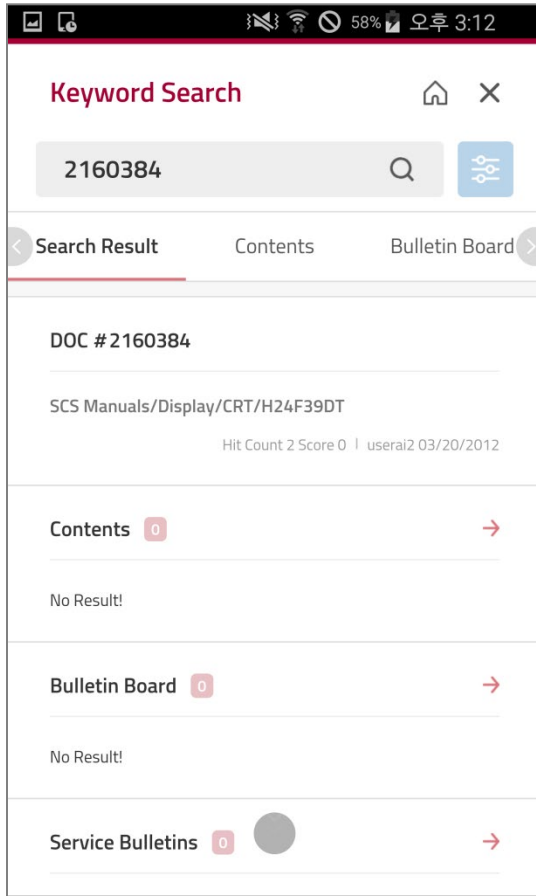

4. Search Result

Menu Name : Keyword Search Result	Access : GSCS Mobile
Search Result	

[Purpose]

- Search Result

[Detail]

1. Up to 5 Search Result shows up for each category
2. When you click each Search Result, it will switch to detail result screen
3. When you click Manual, File will be downloaded
4. Autocomplete when 4 or more letter entered
5. When you click each Category, it will move to that Category screen
6. You can select Category by left-right scroll

5. Search Requirement

Menu Name : Keyword Search Result

Access : GSCS Mobile

Search Requirement

[Purpose]

- Setup Detail Search

[Detail]

1. Click the button on top right to open detail search setup
2. Click magnifying glass icon button to search with detailed Search setup
3. When you click Keyword field, it will move to Keyword Search screen

6. Search Result(Document)

Menu Name : Keyword Search Result	Access : GSCS Mobile
Search Result(Document)	

[Purpose]
- Document Search

- [Detail]
1. Search by Document number
 2. When you click Search Result, it will switch to detail result screen.

7. Contents

Menu Name : Keyword Search Result

Access : GSCS Mobile

Contents

[Purpose]

- Contents Search Result

[Detail]

1. When you click Search Result, it will switch to detail result screen
2. Up to 10 result will show up at first
3. Additional 10 result will show up when you scroll down
4. When you click Accuracy, Hit Count, and Date button, the result will be sorted accordingly