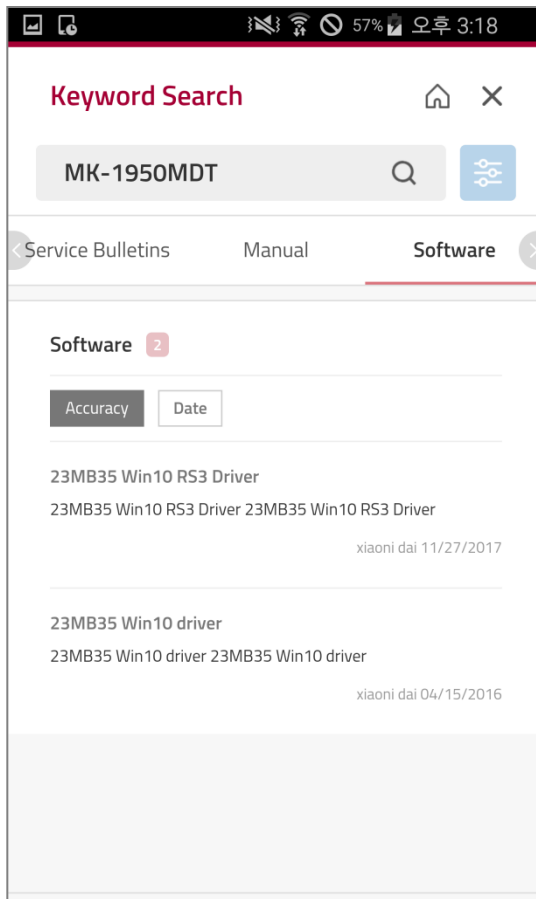

8. Bulletin Board

Menu Name : Keyword Search Result

Access : GSCS Mobile

Bulletin Board

[Purpose]

- Bulletin Board Search Result

[Detail]

1. When you click Search Result, it will switch to detail result screen
2. Up to 10 result will show up at first
3. Additional 10 result will show up when you scroll down
4. When you click Accuracy, and Date button, the result will be sorted accordingly

9. Service Bulletins

Menu Name : Keyword Search Result	Access : GSCS Mobile
Bulletin Board	

[Purpose]

- Service Bulletins Search Result

[Detail]

1. When you click Search Result, it will switch to detail result screen
2. Up to 10 result will show up at first
3. Additional 10 result will show up when you scroll down
4. When you click Accuracy, and Date button, the result will be sorted accordingly

10. Manual

Menu Name : Keyword Search Result

Access : GSCS Mobile

Manual

[Purpose]

- Manual Search Result

[Detail]

1. When you click Search Result, the file will be downloaded
2. Up to 10 result will show up at first
3. Additional 10 result will show up when you scroll down
4. When you click Accuracy, and Date button, the result will be sorted accordingly

11. Software

Menu Name : Keyword Search Result

Access : GSCS Mobile

Software

[Purpose]

- Software Search Result

[Detail]

1. When you click Search Result, it will switch to detail result screen
2. Up to 10 result will show up at first
3. Additional 10 result will show up when you scroll down
4. When you click Accuracy, and Date button, the result will be sorted accordingly