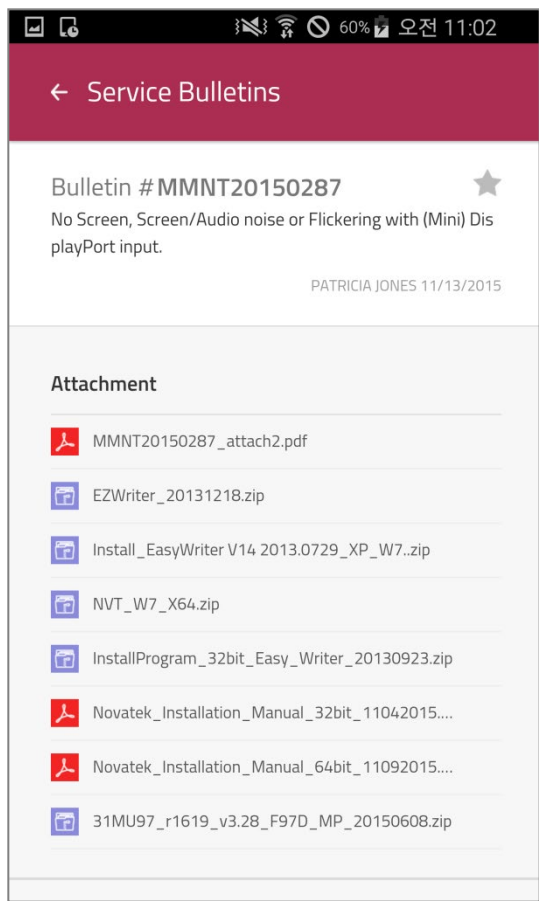

7. Contents

Menu Name : Keyword Search Result

Access : GSCS Mobile

Contents

[Purpose]

- Contents Search Result

[Detail]

1. When you click Search Result, it will switch to detail result screen
2. Up to 10 result will show up at first
3. Additional 10 result will show up when you scroll down
4. When you click Accuracy, Hit Count, and Date button, the result will be sorted accordingly

8. Bulletin Board

Menu Name : Keyword Search Result

Access : GSCS Mobile

Bulletin Board

[Purpose]

- Bulletin Board Search Result

[Detail]

1. When you click Search Result, it will switch to detail result screen
2. Up to 10 result will show up at first
3. Additional 10 result will show up when you scroll down
4. When you click Accuracy, and Date button, the result will be sorted accordingly

9. Service Bulletins

Menu Name : Keyword Search Result	Access : GSCS Mobile
Bulletin Board	

[Purpose]

- Service Bulletins Search Result

[Detail]

1. When you click Search Result, it will switch to detail result screen
2. Up to 10 result will show up at first
3. Additional 10 result will show up when you scroll down
4. When you click Accuracy, and Date button, the result will be sorted accordingly

10. Manual

Menu Name : Keyword Search Result

Access : GSCS Mobile

Manual

[Purpose]

- Manual Search Result

[Detail]

1. When you click Search Result, the file will be downloaded
2. Up to 10 result will show up at first
3. Additional 10 result will show up when you scroll down
4. When you click Accuracy, and Date button, the result will be sorted accordingly