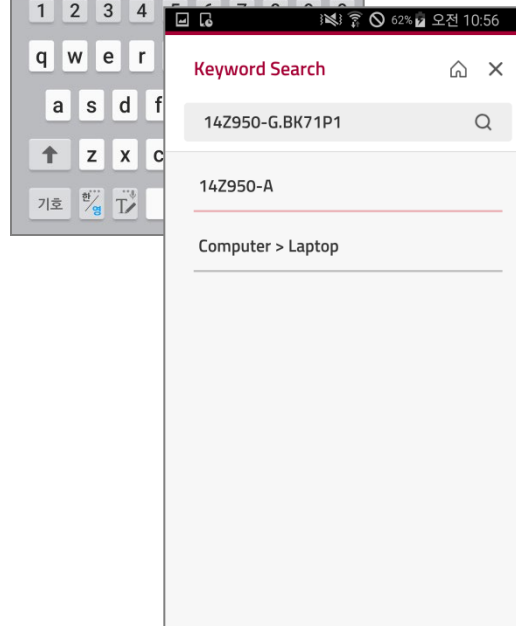

1. Keyword Search

Menu Name : Keyword Search

Access : GSCS Mobile

Keyword Search

[Purpose]

- Access to Keyword Search Screen

[Detail]

1. Click the magnifying glass icon on top right of Main screen.
2. Click Home button on top right to go Main screen.
3. Click X button on top right to go back to previous screen.

2. Autocomplete

Menu Name : Keyword Search

Access : GSCS Mobile

Keyword Search Autocomplete

[Purpose]

- Keyword or Model Number Autocomplete based on input letter

[Detail]

1. Select Keyword or model
2. Enter Keyword or model
3. Autocomplete when 4 or more letter entered
4. Auto Product set when Model entered

3. Select Product

Menu Name : Keyword Search	Access : GSCS Mobile
Select Product	

[Purpose]

- Select Product

[Detail]

1. Product list show up when you click Product
2. Sub Product show up when you select product
3. Selected Sub Product set in product field
4. Click the magnifying glass icon button