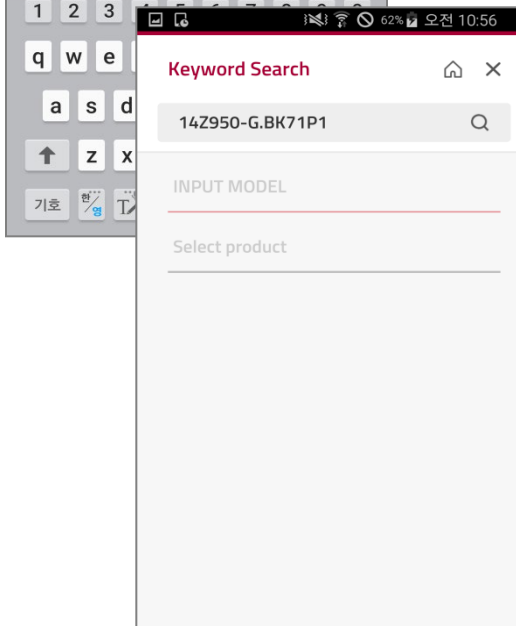

1. Keyword Search

Menu Name : Keyword Search

Access : GSCS Mobile

Keyword Search

[Purpose]

- Access to Keyword Search Screen

[Detail]

1. Click the magnifying glass icon on top right of Main screen.
2. Click Home button on top right to go Main screen.
3. Click X button on top right to go back to previous screen.

2. Autocomplete

Menu Name : Keyword Search

Access : GSCS Mobile

Keyword Search Autocomplete

[Purpose]

- Keyword or Model Number Autocomplete based on input letter

[Detail]

1. Select Keyword or model
2. Enter Keyword or model
3. Autocomplete when 4 or more letter entered
4. Auto Product set when Model entered

3. Select Product

Menu Name : Keyword Search	Access : GSCS Mobile
Select Product	

[Purpose]

- Select Product

[Detail]

1. Product list show up when you click Product
2. Sub Product show up when you select product
3. Selected Sub Product set in product field
4. Click the magnifying glass icon button