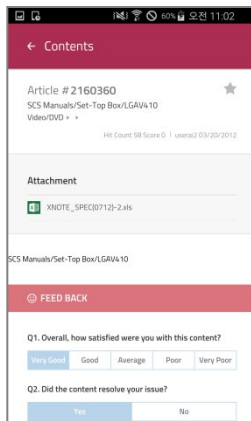

3. Select Product

Menu Name : Keyword Search	Access : GSCS Mobile
Select Product	

[Purpose]

- Select Product

[Detail]

1. Product list show up when you click Product
2. Sub Product show up when you select product
3. Selected Sub Product set in product field
4. Click the magnifying glass icon button

4. Search Result

Menu Name : Keyword Search Result	Access : GSCS Mobile
Search Result	

[Purpose]

- Search Result

[Detail]

1. Up to 5 Search Result shows up for each category
2. When you click each Search Result, it will switch to detail result screen
3. When you click Manual, File will be downloaded
4. Autocomplete when 4 or more letter entered
5. When you click each Category, it will move to that Category screen
6. You can select Category by left-right scroll