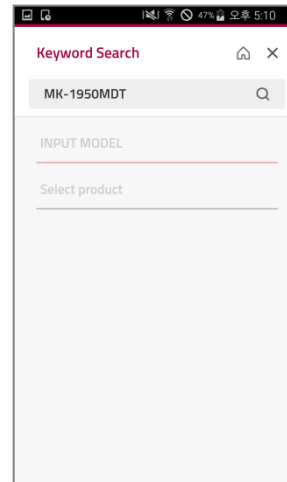

5. Search Requirement

Menu Name : Keyword Search Result

Access : GSCS Mobile

Search Requirement

[Purpose]

- Setup Detail Search

[Detail]

1. Click the button on top right to open detail search setup
2. Click magnifying glass icon button to search with detailed Search setup
3. When you click Keyword field, it will move to Keyword Search screen