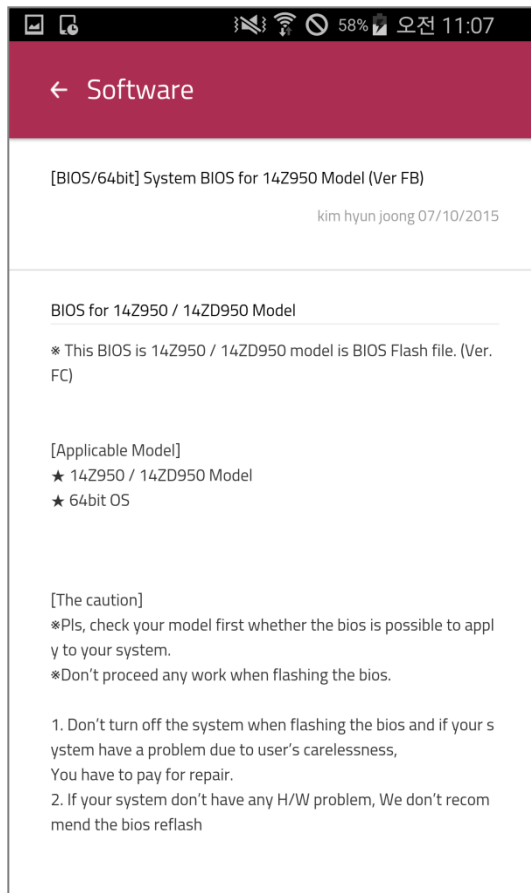

10. Manual

Menu Name : Keyword Search Result

Access : GSCS Mobile

Manual

[Purpose]

- Manual Search Result

[Detail]

1. When you click Search Result, the file will be downloaded
2. Up to 10 result will show up at first
3. Additional 10 result will show up when you scroll down
4. When you click Accuracy, and Date button, the result will be sorted accordingly

11. Software

Menu Name : Keyword Search Result

Access : GSCS Mobile

Software

[Purpose]

- Software Search Result

[Detail]

1. When you click Search Result, it will switch to detail result screen
2. Up to 10 result will show up at first
3. Additional 10 result will show up when you scroll down
4. When you click Accuracy, and Date button, the result will be sorted accordingly