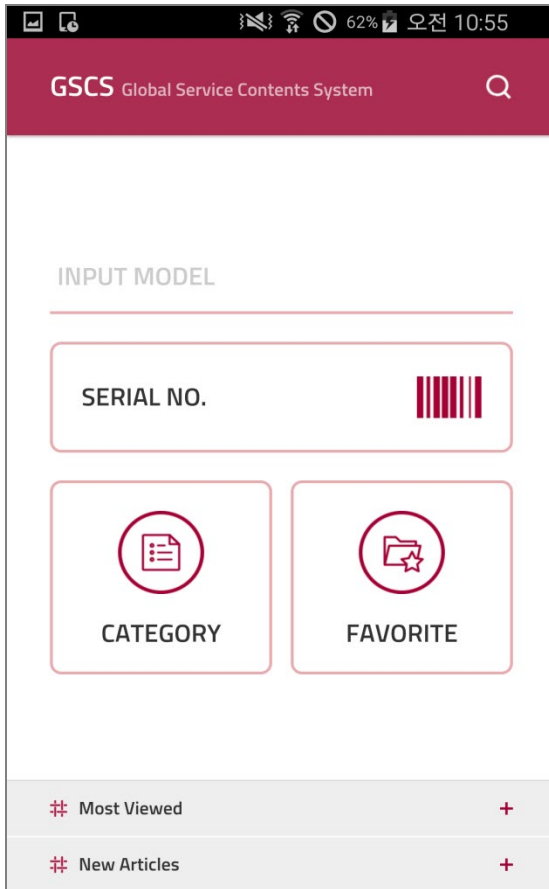

1. Keyword Search

Menu Name : Keyword Search

Access : GSCS Mobile

Keyword Search

[Purpose]

- Access to Keyword Search Screen

[Detail]

1. Click the magnifying glass icon on top right of Main screen.
2. Click Home button on top right to go Main screen.
3. Click X button on top right to go back to previous screen.

2. Autocomplete

Menu Name : Keyword Search

Access : GSCS Mobile

Keyword Search Autocomplete

[Purpose]

- Keyword or Model Number Autocomplete based on input letter

[Detail]

1. Select Keyword or model
2. Enter Keyword or model
3. Autocomplete when 4 or more letter entered
4. Auto Product set when Model entered

3. Select Product

Menu Name : Keyword Search	Access : GSCS Mobile
Select Product	

[Purpose]

- Select Product

[Detail]

1. Product list show up when you click Product
2. Sub Product show up when you select product
3. Selected Sub Product set in product field
4. Click the magnifying glass icon button