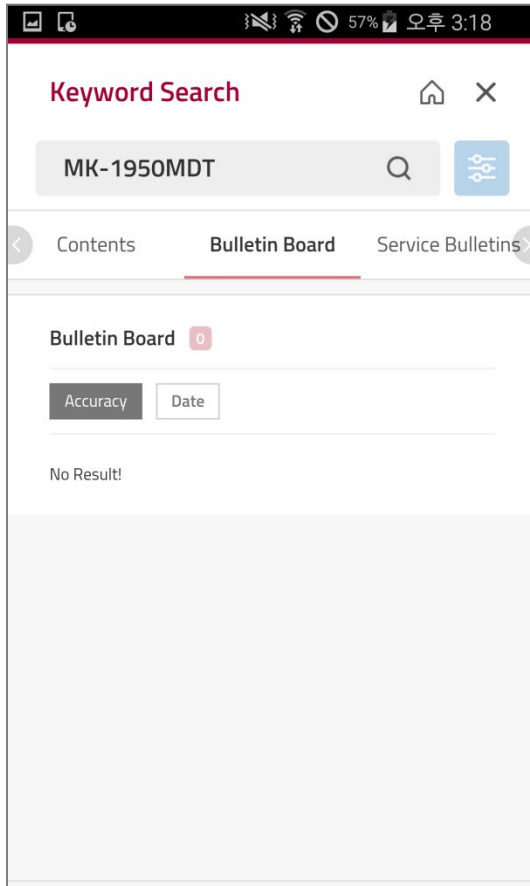

6. Search Result(Document)

Menu Name : Keyword Search Result	Access : GSCS Mobile
Search Result(Document)	

[Purpose]
- Document Search

- [Detail]
1. Search by Document number
 2. When you click Search Result, it will switch to detail result screen.

7. Contents

Menu Name : Keyword Search Result

Access : GSCS Mobile

Contents

[Purpose]

- Contents Search Result

[Detail]

1. When you click Search Result, it will switch to detail result screen
2. Up to 10 result will show up at first
3. Additional 10 result will show up when you scroll down
4. When you click Accuracy, Hit Count, and Date button, the result will be sorted accordingly

8. Bulletin Board

Menu Name : Keyword Search Result

Access : GSCS Mobile

Bulletin Board

[Purpose]

- Bulletin Board Search Result

[Detail]

1. When you click Search Result, it will switch to detail result screen
2. Up to 10 result will show up at first
3. Additional 10 result will show up when you scroll down
4. When you click Accuracy, and Date button, the result will be sorted accordingly