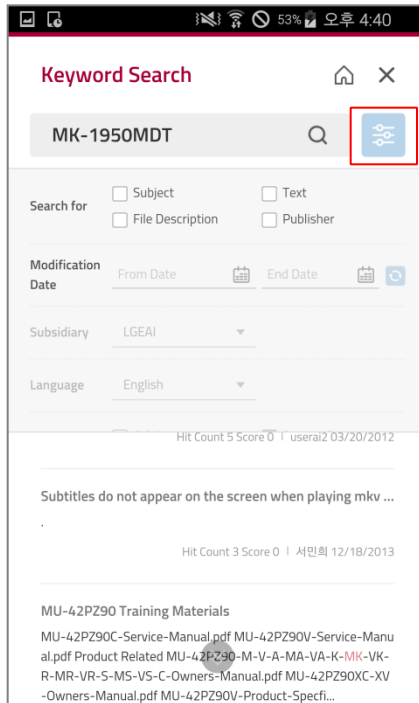

3. Select Product

Menu Name : Keyword Search	Access : GSCS Mobile
Select Product	

[Purpose]

- Select Product

[Detail]

1. Product list show up when you click Product
2. Sub Product show up when you select product
3. Selected Sub Product set in product field
4. Click the magnifying glass icon button

4. Search Result

Menu Name : Keyword Search Result	Access : GSCS Mobile
Search Result	

[Purpose]

- Search Result

[Detail]

1. Up to 5 Search Result shows up for each category
2. When you click each Search Result, it will switch to detail result screen
3. When you click Manual, File will be downloaded
4. Autocomplete when 4 or more letter entered
5. When you click each Category, it will move to that Category screen
6. You can select Category by left-right scroll

5. Search Requirement

Menu Name : Keyword Search Result

Access : GSCS Mobile

Search Requirement

[Purpose]

- Setup Detail Search

[Detail]

1. Click the button on top right to open detail search setup
2. Click magnifying glass icon button to search with detailed Search setup
3. When you click Keyword field, it will move to Keyword Search screen