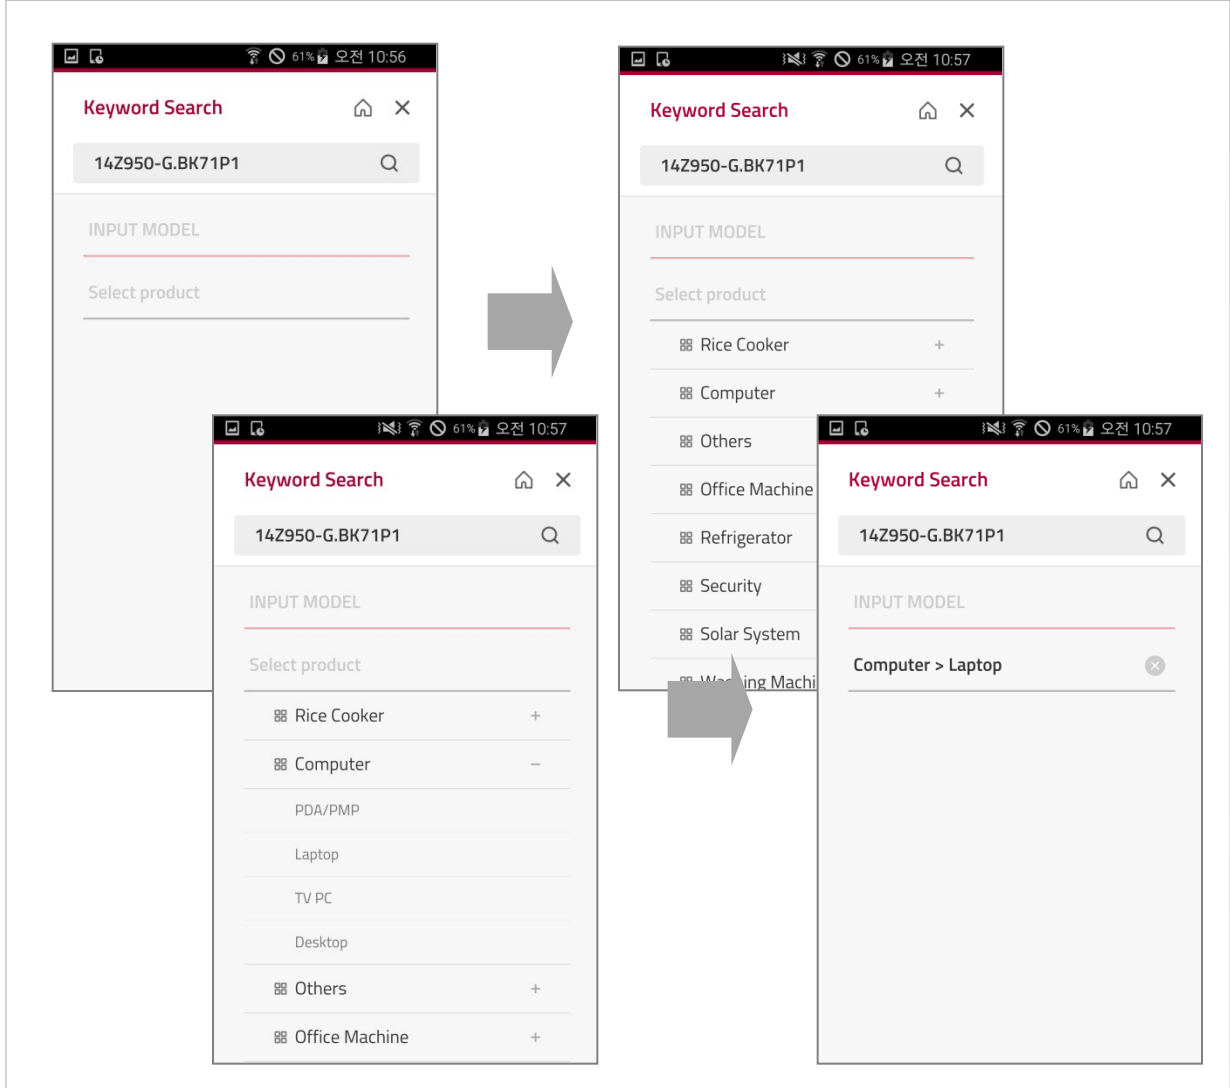

1. Keyword Search

Menu Name : Keyword Search

Access : GSCS Mobile

Keyword Search

[Purpose]

- Access to Keyword Search Screen

[Detail]

1. Click the magnifying glass icon on top right of Main screen.
2. Click Home button on top right to go Main screen.
3. Click X button on top right to go back to previous screen.

2. Autocomplete

Menu Name : Keyword Search

Access : GSCS Mobile

Keyword Search Autocomplete

[Purpose]

- Keyword or Model Number Autocomplete based on input letter

[Detail]

1. Select Keyword or model
2. Enter Keyword or model
3. Autocomplete when 4 or more letter entered
4. Auto Product set when Model entered

3. Select Product

Menu Name : Keyword Search	Access : GSCS Mobile
Select Product	

[Purpose]

- Select Product

[Detail]

1. Product list show up when you click Product
2. Sub Product show up when you select product
3. Selected Sub Product set in product field
4. Click the magnifying glass icon button

4. Search Result

Menu Name : Keyword Search Result	Access : GSCS Mobile
Search Result	

[Purpose]

- Search Result

[Detail]

1. Up to 5 Search Result shows up for each category
2. When you click each Search Result, it will switch to detail result screen
3. When you click Manual, File will be downloaded
4. Autocomplete when 4 or more letter entered
5. When you click each Category, it will move to that Category screen
6. You can select Category by left-right scroll