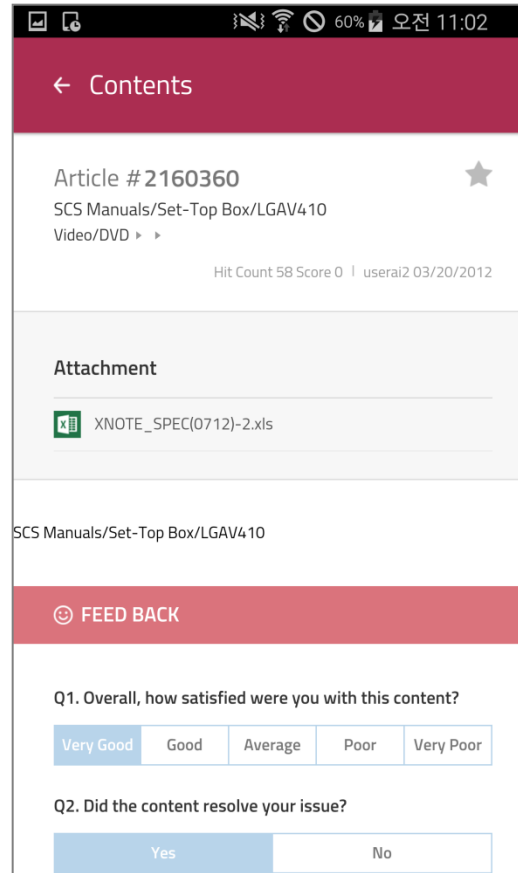

5. Search Requirement

Menu Name : Keyword Search Result

Access : GSCS Mobile

Search Requirement

[Purpose]

- Setup Detail Search

[Detail]

1. Click the button on top right to open detail search setup
2. Click magnifying glass icon button to search with detailed Search setup
3. When you click Keyword field, it will move to Keyword Search screen

6. Search Result(Document)

Menu Name : Keyword Search Result	Access : GSCS Mobile
Search Result(Document)	

[Purpose]
- Document Search

- [Detail]
1. Search by Document number
 2. When you click Search Result, it will switch to detail result screen.

7. Contents

Menu Name : Keyword Search Result

Access : GSCS Mobile

Contents

[Purpose]

- Contents Search Result

[Detail]

1. When you click Search Result, it will switch to detail result screen
2. Up to 10 result will show up at first
3. Additional 10 result will show up when you scroll down
4. When you click Accuracy, Hit Count, and Date button, the result will be sorted accordingly

8. Bulletin Board

Menu Name : Keyword Search Result

Access : GSCS Mobile

Bulletin Board

[Purpose]

- Bulletin Board Search Result

[Detail]

1. When you click Search Result, it will switch to detail result screen
2. Up to 10 result will show up at first
3. Additional 10 result will show up when you scroll down
4. When you click Accuracy, and Date button, the result will be sorted accordingly