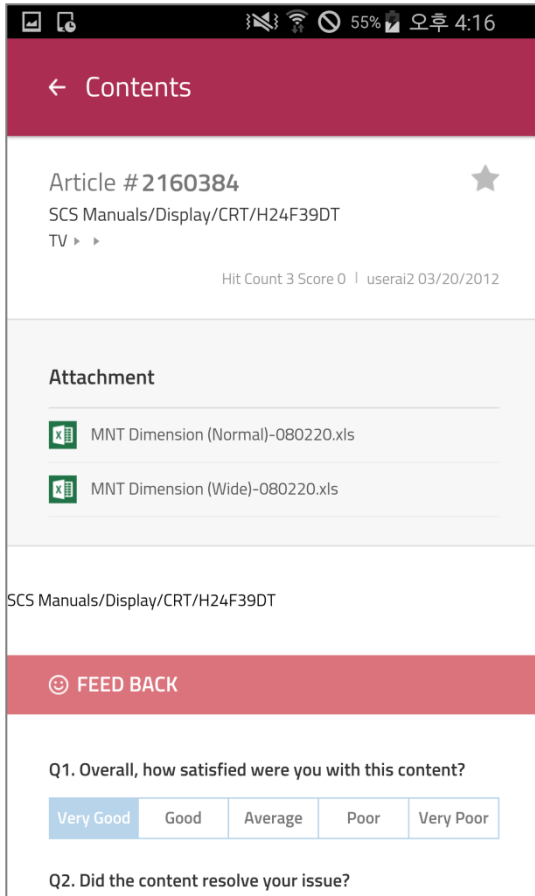

4. Search Result

Menu Name : Keyword Search Result	Access : GSCS Mobile
Search Result	

[Purpose]

- Search Result

[Detail]

1. Up to 5 Search Result shows up for each category
2. When you click each Search Result, it will switch to detail result screen
3. When you click Manual, File will be downloaded
4. Autocomplete when 4 or more letter entered
5. When you click each Category, it will move to that Category screen
6. You can select Category by left-right scroll

5. Search Requirement

Menu Name : Keyword Search Result

Access : GSCS Mobile

Search Requirement

[Purpose]

- Setup Detail Search

[Detail]

1. Click the button on top right to open detail search setup
2. Click magnifying glass icon button to search with detailed Search setup
3. When you click Keyword field, it will move to Keyword Search screen

6. Search Result(Document)

Menu Name : Keyword Search Result	Access : GSCS Mobile
Search Result(Document)	

[Purpose]
- Document Search

- [Detail]
1. Search by Document number
 2. When you click Search Result, it will switch to detail result screen.

7. Contents

Menu Name : Keyword Search Result

Access : GSCS Mobile

Contents

[Purpose]

- Contents Search Result

[Detail]

1. When you click Search Result, it will switch to detail result screen
2. Up to 10 result will show up at first
3. Additional 10 result will show up when you scroll down
4. When you click Accuracy, Hit Count, and Date button, the result will be sorted accordingly