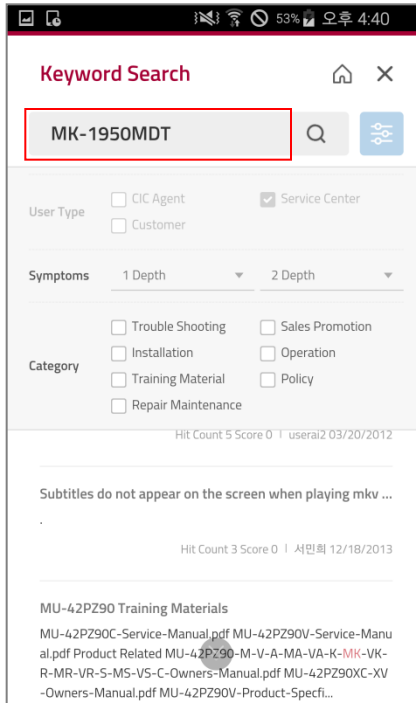

3. Select Product

Menu Name : Keyword Search	Access : GSCS Mobile
Select Product	

[Purpose]

- Select Product

[Detail]

1. Product list show up when you click Product
2. Sub Product show up when you select product
3. Selected Sub Product set in product field
4. Click the magnifying glass icon button

4. Search Result

Menu Name : Keyword Search Result	Access : GSCS Mobile
Search Result	

[Purpose]

- Search Result

[Detail]

1. Up to 5 Search Result shows up for each category
2. When you click each Search Result, it will switch to detail result screen
3. When you click Manual, File will be downloaded
4. Autocomplete when 4 or more letter entered
5. When you click each Category, it will move to that Category screen
6. You can select Category by left-right scroll

5. Search Requirement

Menu Name : Keyword Search Result

Access : GSCS Mobile

Search Requirement

[Purpose]

- Setup Detail Search

[Detail]

1. Click the button on top right to open detail search setup
2. Click magnifying glass icon button to search with detailed Search setup
3. When you click Keyword field, it will move to Keyword Search screen