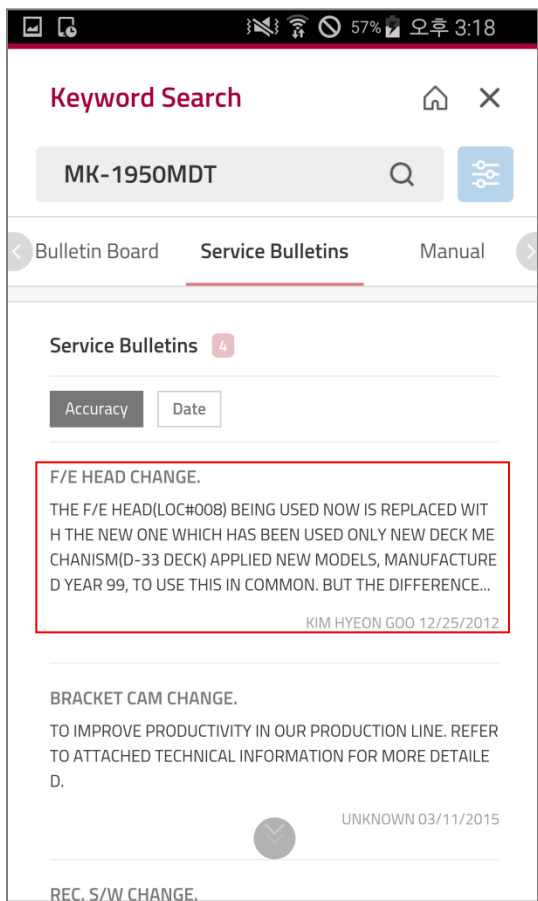

7. Contents

Menu Name : Keyword Search Result

Access : GSCS Mobile

Contents

[Purpose]

- Contents Search Result

[Detail]

1. When you click Search Result, it will switch to detail result screen
2. Up to 10 result will show up at first
3. Additional 10 result will show up when you scroll down
4. When you click Accuracy, Hit Count, and Date button, the result will be sorted accordingly

8. Bulletin Board

Menu Name : Keyword Search Result

Access : GSCS Mobile

Bulletin Board

[Purpose]

- Bulletin Board Search Result

[Detail]

1. When you click Search Result, it will switch to detail result screen
2. Up to 10 result will show up at first
3. Additional 10 result will show up when you scroll down
4. When you click Accuracy, and Date button, the result will be sorted accordingly

9. Service Bulletins

Menu Name : Keyword Search Result	Access : GSCS Mobile
Bulletin Board	

[Purpose]

- Service Bulletins Search Result

[Detail]

1. When you click Search Result, it will switch to detail result screen
2. Up to 10 result will show up at first
3. Additional 10 result will show up when you scroll down
4. When you click Accuracy, and Date button, the result will be sorted accordingly