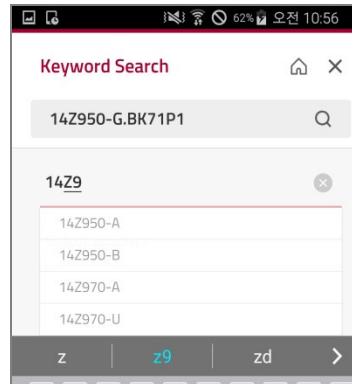

2. Autocomplete

Menu Name : Keyword Search

Access : GSCS Mobile

Keyword Search Autocomplete

[Purpose]

- Keyword or Model Number Autocomplete based on input letter

[Detail]

1. Select Keyword or model
2. Enter Keyword or model
3. Autocomplete when 4 or more letter entered
4. Auto Product set when Model entered