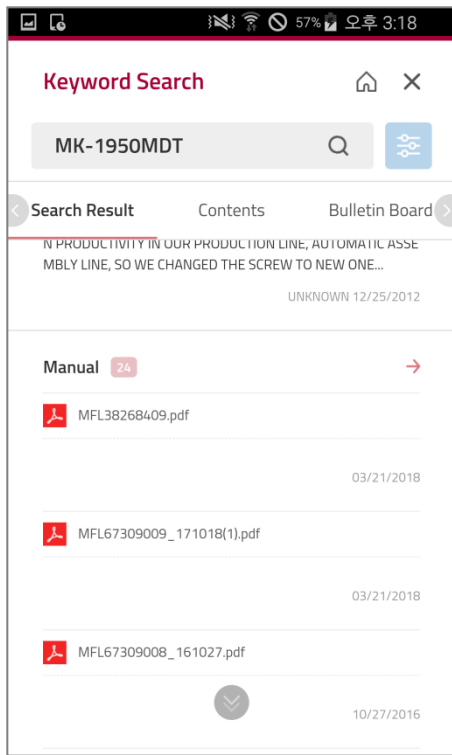

1. Keyword Search

Menu Name : Keyword Search

Access : GSCS Mobile

Keyword Search

[Purpose]

- Access to Keyword Search Screen

[Detail]

1. Click the magnifying glass icon on top right of Main screen.
2. Click Home button on top right to go Main screen.
3. Click X button on top right to go back to previous screen.

2. Autocomplete

Menu Name : Keyword Search

Access : GSCS Mobile

Keyword Search Autocomplete

[Purpose]

- Keyword or Model Number Autocomplete based on input letter

[Detail]

1. Select Keyword or model
2. Enter Keyword or model
3. Autocomplete when 4 or more letter entered
4. Auto Product set when Model entered

3. Select Product

Menu Name : Keyword Search	Access : GSCS Mobile
Select Product	

[Purpose]

- Select Product

[Detail]

1. Product list show up when you click Product
2. Sub Product show up when you select product
3. Selected Sub Product set in product field
4. Click the magnifying glass icon button

4. Search Result

Menu Name : Keyword Search Result	Access : GSCS Mobile
Search Result	

[Purpose]

- Search Result

[Detail]

1. Up to 5 Search Result shows up for each category
2. When you click each Search Result, it will switch to detail result screen
3. When you click Manual, File will be downloaded
4. Autocomplete when 4 or more letter entered
5. When you click each Category, it will move to that Category screen
6. You can select Category by left-right scroll