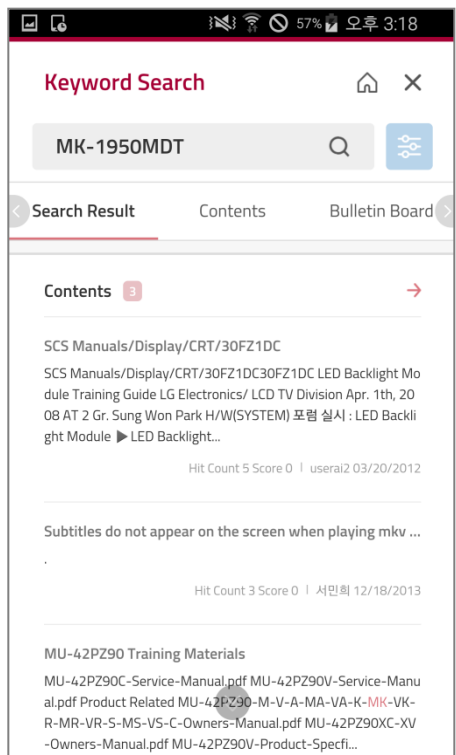

2. Autocomplete

Menu Name : Keyword Search

Access : GSCS Mobile

Keyword Search Autocomplete

[Purpose]

- Keyword or Model Number Autocomplete based on input letter

[Detail]

1. Select Keyword or model
2. Enter Keyword or model
3. Autocomplete when 4 or more letter entered
4. Auto Product set when Model entered

3. Select Product

Menu Name : Keyword Search	Access : GSCS Mobile
Select Product	

[Purpose]

- Select Product

[Detail]

1. Product list show up when you click Product
2. Sub Product show up when you select product
3. Selected Sub Product set in product field
4. Click the magnifying glass icon button

4. Search Result

Menu Name : Keyword Search Result	Access : GSCS Mobile
Search Result	

[Purpose]

- Search Result

[Detail]

1. Up to 5 Search Result shows up for each category
2. When you click each Search Result, it will switch to detail result screen
3. When you click Manual, File will be downloaded
4. Autocomplete when 4 or more letter entered
5. When you click each Category, it will move to that Category screen
6. You can select Category by left-right scroll