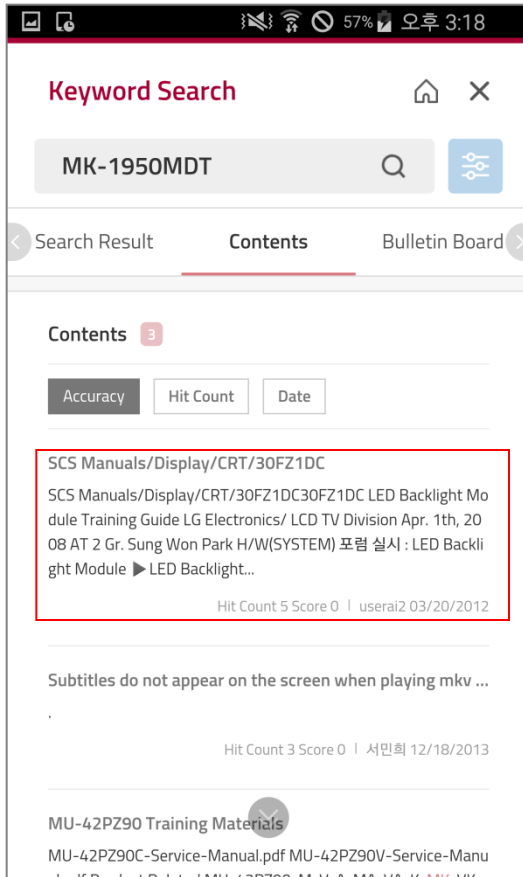

5. Search Requirement

Menu Name : Keyword Search Result

Access : GSCS Mobile

Search Requirement

[Purpose]

- Setup Detail Search

[Detail]

1. Click the button on top right to open detail search setup
2. Click magnifying glass icon button to search with detailed Search setup
3. When you click Keyword field, it will move to Keyword Search screen

6. Search Result(Document)

Menu Name : Keyword Search Result	Access : GSCS Mobile
Search Result(Document)	

[Purpose]
- Document Search

- [Detail]
1. Search by Document number
 2. When you click Search Result, it will switch to detail result screen.

7. Contents

Menu Name : Keyword Search Result

Access : GSCS Mobile

Contents

[Purpose]

- Contents Search Result

[Detail]

1. When you click Search Result, it will switch to detail result screen
2. Up to 10 result will show up at first
3. Additional 10 result will show up when you scroll down
4. When you click Accuracy, Hit Count, and Date button, the result will be sorted accordingly

8. Bulletin Board

Menu Name : Keyword Search Result

Access : GSCS Mobile

Bulletin Board

[Purpose]

- Bulletin Board Search Result

[Detail]

1. When you click Search Result, it will switch to detail result screen
2. Up to 10 result will show up at first
3. Additional 10 result will show up when you scroll down
4. When you click Accuracy, and Date button, the result will be sorted accordingly